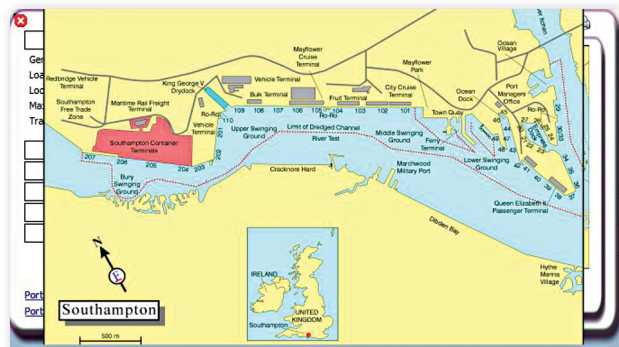

This detailed port information can be combined with chart and routing data to provide comprehensive passage plans.

ChartCo's service includes a complete description of the port and all the relevant facilities, plans and mooring diagrams, together with contact details of port service providers and agents. It also includes a maritime atlas and port photographs. All this seamlessly integrates into PassageManager™ so that you can benefit from the most up to date maritime data available.

Benefits

- Up to date port and berthing information.
- Easily accessible port entry forms ensure that all arrival information can be completed well before arrival.
- Can be used stand-alone or with PassageManager™ to quickly create passage plans.
- Regular news updates regarding port information, easing the planning workload.

Key Features

- Updated weekly.
- Monthly CD backup.
- Available through quarterly or annual subscription.

Comprehensive global port information easing the planning workload prior to port arrival.

New North Road, Hainault, Ilford
Essex IG6 2UR